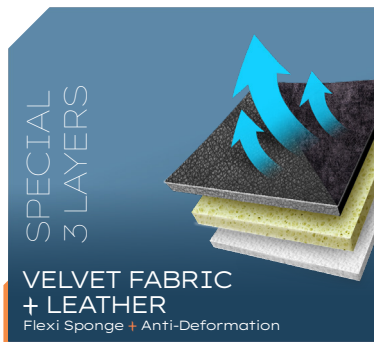

FEATURES

SPECIAL
3 LAYERS

VELVET FABRIC
+ LEATHER
Flexi Sponge + Anti-Deformation