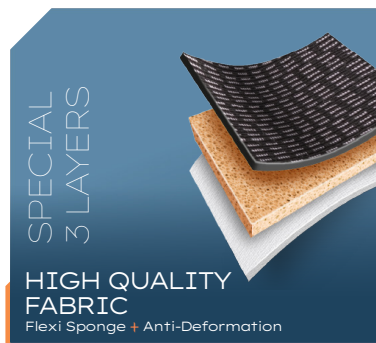

PBSS441P43 PBSS441P02 PBSS441P01

SEAT OPTIONS

 > Front 2: (1+1) ✓

 > Full Set ✓

Price may occur different for your purchases out of the full set

KIEV
SERIES

FEATURES

COLOR OPTIONS > DIFFERENT COLOR OPTIONS CAN BE PRODUCED DEPENDING ON DEMAND