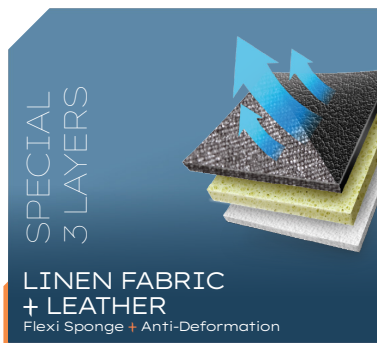

OKAYAMA
SERIES

FEATURES

COLOR OPTIONS > DIFFERENT COLOR OPTIONS CAN BE PRODUCED DEPENDING ON DEMAND

SEAT OPTIONS

Price may occur different for your purchases out of the full set