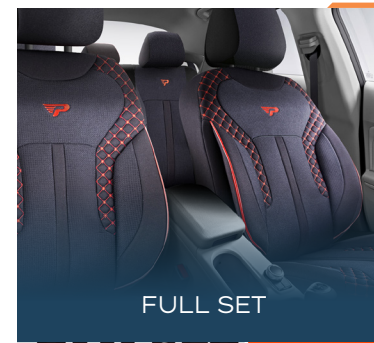

LYON
SERIES

FEATURES

COLOR OPTIONS > DIFFERENT COLOR OPTIONS CAN BE PRODUCED DEPENDING ON DEMAND

SEAT OPTIONS

Price may occur different for your purchases out of the full set