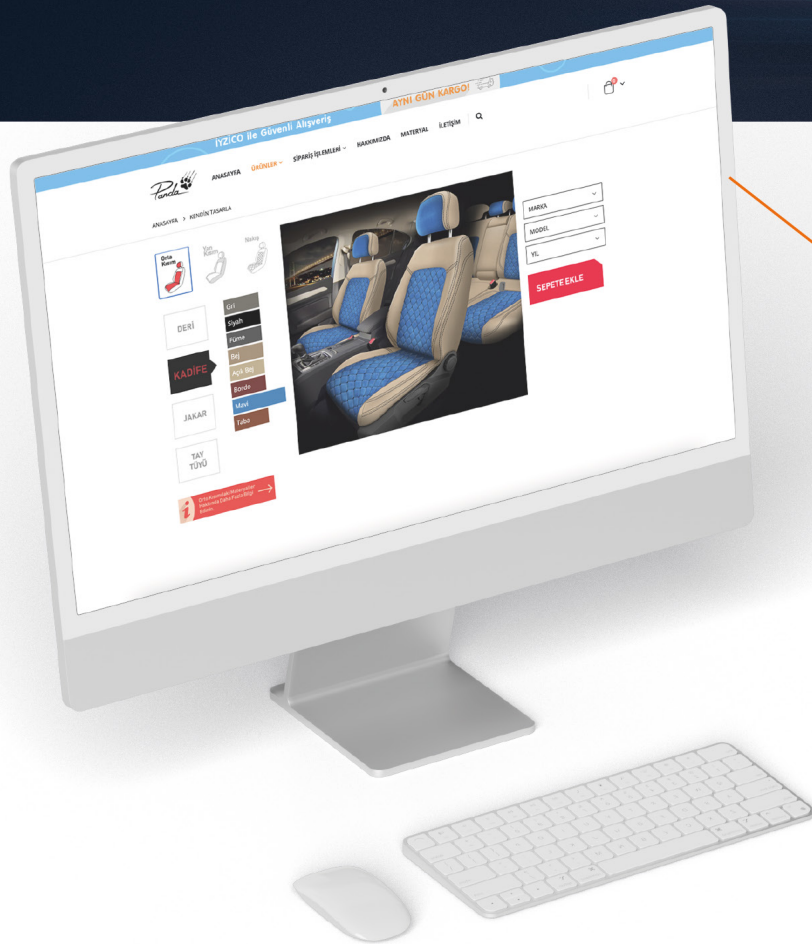

CREATE YOUR OWN

Design the vehicle-specific seat covers yourself with the world's most advanced online design studio. Over 56,000 Combinations

MATERIAL OPTIONS

and MORE...

UNIVERSAL SEAT COVERS

Compatible with
all passenger
and SUV vehicles