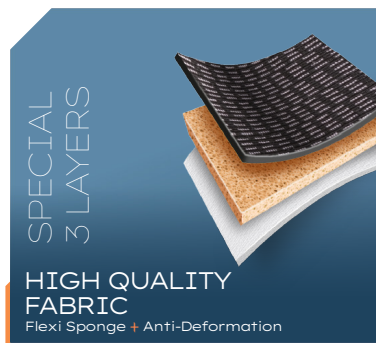

LYON
SERIES

FEATURES

COLOR OPTIONS > DIFFERENT COLOR OPTIONS CAN BE PRODUCED DEPENDING ON DEMAND

SEAT OPTIONS

Price may occur different for your purchases out of the full set